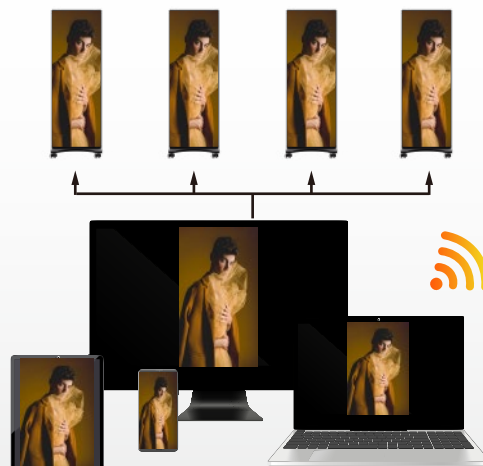

**SMD (Surface Mount Device)** panels offer the option of either PC panel protection or module gluing process protection, effectively protect the screen from the indoor environment.

## Lightweight, slim and streamlined design.

The design is streamlined to ensure a high-quality display with a lighter weight, slimmer cabinet and thinner bezels.

**35kg** Light Weight | 
 **31mm** Slim Cabinets | 
 **5mm** Thin Bezel

## Cloud connection, wireless control.

Users can use a variety of terminal devices such as PCs, mobile phones and tablet to uniformly control multiple V-Sight advertising kiosks through a wireless network for programme delivery, screen control and other operations.

### SPECIFICATIONS

Model	KU70COBVF-12SCP	KU70COBVF-15SCP	KU70COBVF-18SCP	KU70LEDVF-18SCP	KU70LEDVF-25SCP
Panel Technology	COB	COB	COB	SMD	SMD
Pixel Pitch(mm)	P1.25	P1.5625	P1.875	P1.875	P2.5
Resolution	480*1350	384*1080	320*900	320*900	240*675
Actual Screen Dimensions (W x Hmm)	600 x 1687.5				
Overall Dimensions (W x H x Dmm)	610 x 1800 x 32(460)				
Weight(kg)	35	35	35	35	35
Brightness(nits)	600	600	550	800	800
Viewing Angle(H./V.)	170°/170°	170°/170°	170°/170°	160°/160°	160°/160°
Colour Temperature(K)	2500~10000(adjustable)				
Gray Scale(bit)	14				
Refresh Rate(Hz)	3840				
Working Voltage	AC: 100V~240V, 50~60Hz				
Power Consumption Max(W)	380	380	350	510	510
Power Consumption Avg(W)	130	130	120	170	170
Operating Temp(°C)	-10 ~ +50				
Humidity Range(%RH)	10 ~ 80				
Display Mode	Synchronous/ Asynchronous				