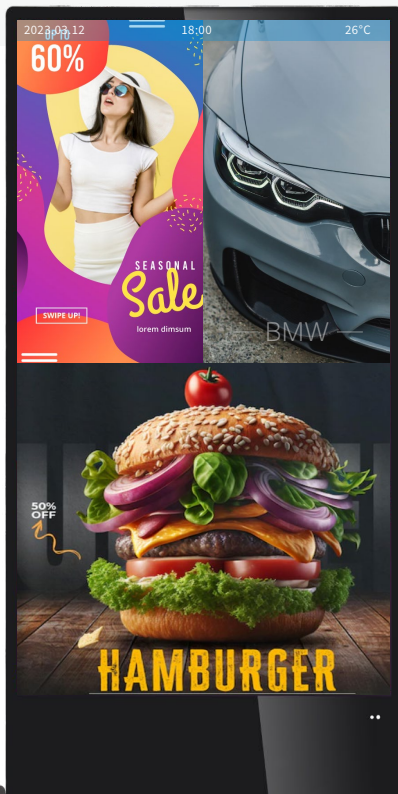

## LCD Smart Advertising Kiosk

32"/43"/49"/55"/65"/75"/85"

- Remote Control
- Slim Body
- 3D Noise Reduction
- Surround Sound

## 1080P HD picture quality

With a 1920 x 1080 pixel resolution, our kiosk faithfully reproduces every colour, delivering outstanding contrast and highlighting intricate image details.

## 178° wide viewing angle

Experience our kiosk's wide viewing angle of 0-178°, ensuring high-definition visuals from any perspective.

178°

## Multiple functions

The kiosk offers a range of features, including timed power on/off, scrolling subtitles, calendar displays, and dynamic video/image slideshows.